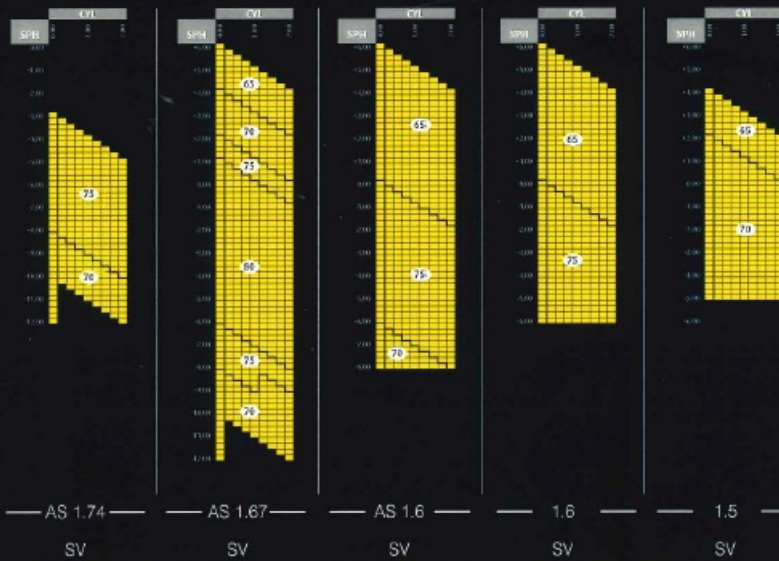

GAMMA - GAMME STOCK | OVERNIGHT DELIVERY

SCC+	222,00 N6ASCC	191,00 N7ASCC	136,00 N6ASCC	130,00 N60SCC	105,00 N50SCC
------	------------------	------------------	------------------	------------------	------------------