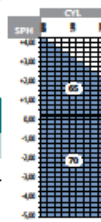

Zonneglazen Winter folder DC SunDays

Last Modified on 02/11/2020 5:16 am EST

Zonneglazen Winter folder DC SunDays

[DC sundays_prijslijst_winter.pdf](#)

SUNDAYS BASIC

Uncoated	
Single Vision	
Lite 1.5 SunDays Brown / Grey / Grey-Green / Black 85%	€ 3,90

D+2 Nanotech UV backside	
Single Vision	
Lite 1.5 SunDays Brown / Grey-Green / Grey 85%	€ 8,90
HighLite 1.6 SunDays Brown / Grey-Green / Grey 85%	€ 9,90

Lite 1.5 SunDays Uncoated

Lite 1.5 SunDays Nanotech UV Backside