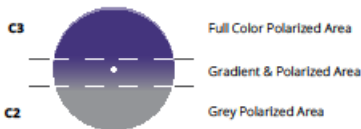

POLARIZED GRADIENT: C3/2