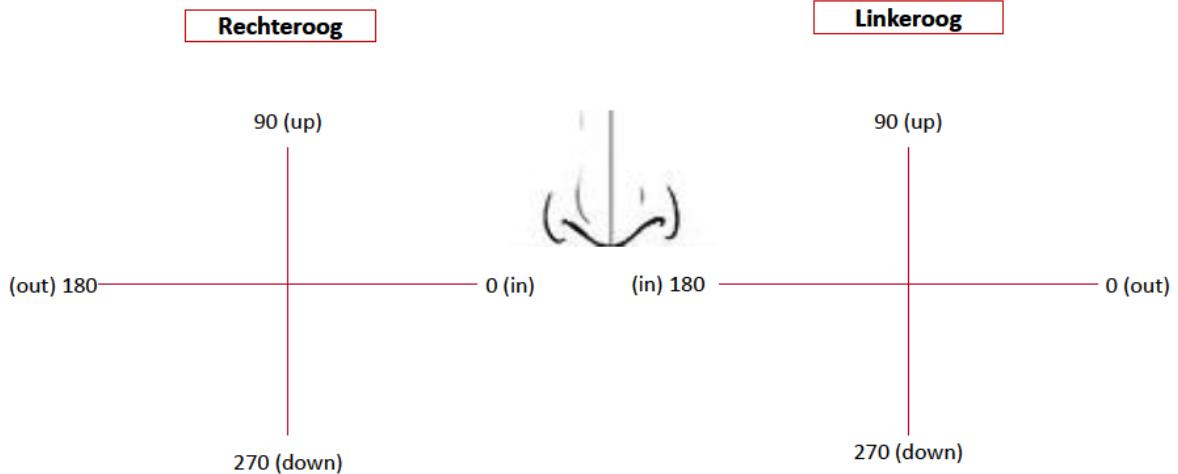

### → Tabo schema

1

always closer HOC

### → Plat

2

always closer HOC

→ Plat

Rechteroog