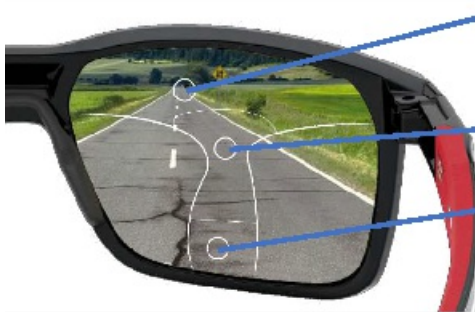

RIDING ZONE - A cycling specific distance zone, up to 20 degrees above the fitting cross. This provides sharp vision at the riders natural head position: chin down, eyes rotated up.

ROAD ZONE - A cycling specific intermediate zone which provides sharp vision to see obstacles on the road.

ELECTRONIC ZONE - A cycling specific near zone providing the rider with a clear view of their bike computer

*Sport Specific Progressives available in a limited range of colours and powers.