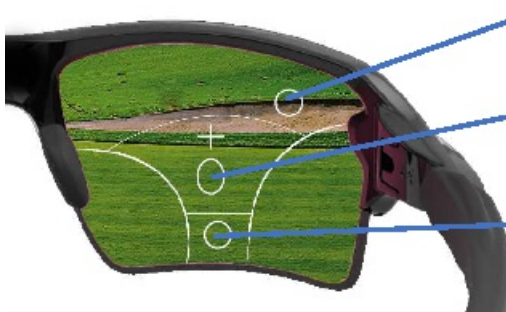

FAIRWAY ZONE - A wide golf specific distance zone, providing crisp vision above the fitting cross so you can follow your ball down the fairway.

PUTTING ZONE - A long and even golf specific intermediate zone, which allows the golfer to take their shots with a more natural head position.

SCORECARD ZONE - A golf specific near vision zone which allows the golfer to clearly see their scorecard.

*Sport Specific Progressives available in a limited range of colours and powers.

N.B. The above Suggested Retail Prices are for indicative purposes only. Final prices are at the sole discretion of the retailer - EssilorLuxottica® does not interfere with any pricing decisions.