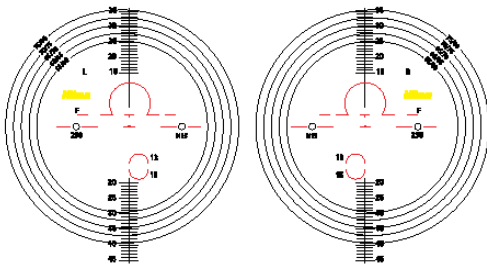

DIAMETERSHEMA NIKON PRESIO I FOCUS

KENMERKEN

PIF	13	15
1.50	F N13	F N15
1.60	F N33	F N35
1.67	F N43	F N45

MINIMALE INSLIPHOOGTE

Presio I Focus 13: 16 mm
Presio I Focus 15: 18 mm